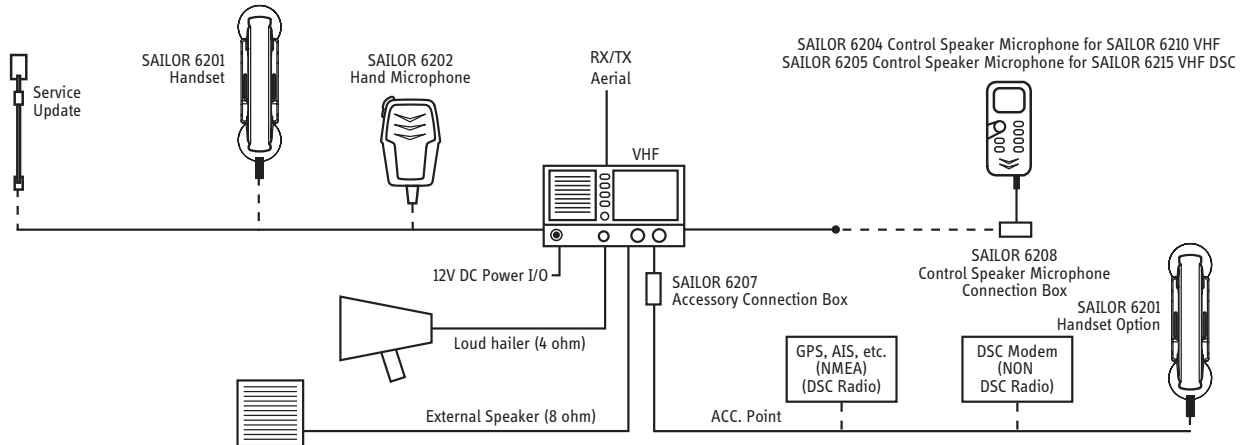

SAILOR® 6210 VHF & 6215 VHF DSC

Get a trusted SAILOR on board - FCC approved